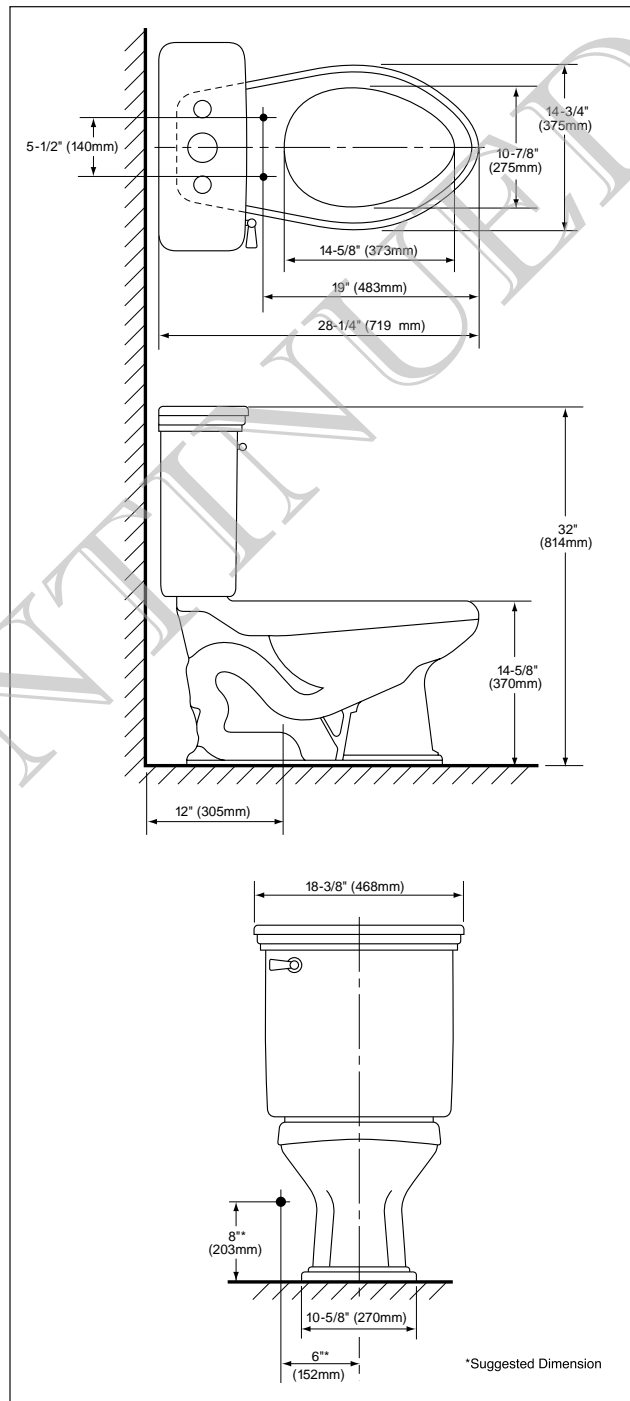

CST724/CST724G

Promenade 1.6 GPF Toilet, Elongated

■ PERFORMANCE

The TOTO low consumption toilets received high ratings during ANSI/ASME testing at independent laboratories. Designed with a powerful gravity flushing action, the toilet offers a large water surface and a glazed trapway. Promenade toilets are designed to match the Promenade Toilet Suite.

■ SPECIFICATIONS

Water Use: 1.6 Gpf / 6.0 Lpf
Flush System: Gravity Feed
Min. Water Pressure: 8 psi
Water Surface: 9-1/2" x 8-3/8"
Trap Diameter: 1-7/8"
Rough-in: 12" rough in
Trap Seal: 2-1/4"
Material: Vitreous china
Warranty: Five Year Limited Warranty

Shipping Weight: **C724 - Bowl** 50 lbs.
ST723 - Tank 39.5 lbs.

Shipping Dimensions:

C724 - Bowl
27-3/4"L x 11-3/8"W^w x 15"W^h x 15-1/8"H
ST723 - Tank
18-7/8"L x 8-5/8"W x 18-1/8"H

Fixture dimensions and hydraulic performance meet or exceed ANSI/ASME standard A112.19.2M and CAN/CSA B 45 requirements.

Listing and approval: IAPMO/UPC, CSA, City of Los Angeles, State of MA, and others

These dimensions and specifications are subject to change without notice.

CST724 - Promenade Toilet

TOTO®
Perfection by Design

TOTO U.S.A., INC. • 1155 Southern Road, Morrow, GA 30260
Tel. (770) 282-8686 • Fax. (770) 282-8701 • www.totousa.com
Printed in U.S.A. © TOTO LTD. 08/03 #A10130A

Printed on recycled paper

REV 08/03